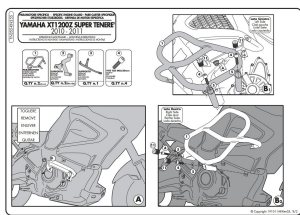

Kappa KN355 Gmole Yamaha XT 1200 Z/ZE Super Tenere

Cena :

879,00 zł

Nr katalogowy : **KN355**

Producent : **Kappa**

Dostępność : **Dostępny**

Stan magazynowy : **bardzo wysoki**

Średnia ocena :

KN355 DO YAMAHA XT1200Z SUPER TENERE KAPPA GMOLE OSŁONY SILNIKA

Specific engine guard

We recommend the fitting by a qualified motorcycle mechanic / black colour

Dostępne opcje Kappa KN355 Gmole Yamaha XT 1200 Z/ZE Super Tenere

» **Wybierz opcje z listy:** KAPPA GMOLE OSŁONY SILNIKA YAMAHA XT 1200 Z Super Ténéré (10-19), XT 1200 ZE Super Ténéré (14-19) CZARNE - dostępny, KAPPA GMOLE OSŁONY SILNIKA YAMAHA XT 1200Z '10-16, ZE '14-16 SUPERTENERE - niedostępny.

Watermark