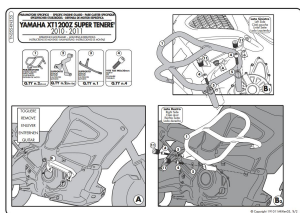

Kappa KN355 Gmole Yamaha XT 1200 Z/ZE Super Tenere

Cena :

879,00 zł

Nr katalogowy : **KN355**

Producent : **Kappa**

Dostępność : **Dostępny**

Stan magazynowy : **bardzo wysoki**

Średnia ocena :

KN355 DO YAMAHA XT1200Z SUPER TENERE KAPPA GMOLE OSŁONY SILNIKA

Specific engine guard

We recommend the fitting by a qualified motorcycle mechanic / black colour

Dostępne opcje Kappa KN355 Gmole Yamaha XT 1200 Z/ZE Super Tenere

» **Wybierz opcje z listy:** KAPPA GMOLE OSŁONY SILNIKA YAMAHA XT 1200 Z Super Ténéré (10-19), XT 1200 ZE Super Ténéré (14-19) CZARNE - niedostępny, KAPPA GMOLE OSŁONY SILNIKA YAMAHA XT 1200Z '10-16, ZE '14-16 SUPERTENERE - niedostępny.

Watermark