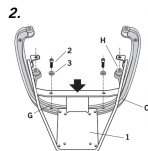

SHAD YAMAHA

STELAŻ KUFRA TYŁ SHAD DO YAMAHA T-MAX XP 500 - 01/07. Shad stelaż kufra centralnego. Nie zawiera płyty - płyta jest sprzedawana w komplecie z kufkami.

Dostępne opcje STELAŻ SHAD KSHY0T51T YAMAHA T-MAX XP 500 - 01/07

» **Wybierz opcje z listy:** - dostępny, STELAŻ KUFRA TYŁ SHAD DO YAMAHA T-MAX XP 500 - niedostępny.

watermark