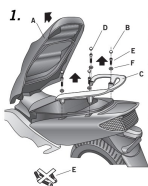

STELAŻ SHAD KSHY0T51T YAMAHA T-MAX XP 500 - 01/07

YAMAHA T-MAX 500 01 KIT TOWAŁAŚTER

Cena :

310,00 zł

Nr katalogowy : **SHY0T51T**

Producent : **Shad**

Stan magazynowy : **bardzo wysoki**

Średnia ocena :