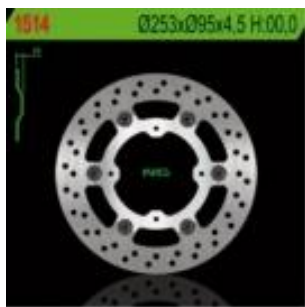

NG1514 TARCZA HAMULCOWA ARCTIC CAT 550/650/700/1000 PŁYWAJĄCA

Cena :

546,00 zł

Nr katalogowy : **NG1514**

Producent : **NG**

Stan magazynowy : **bardzo wysoki**

Średnia ocena :

NG TARCZA HAMULCOWA PRZÓD/TYL ARCTIC CAT 550/650/700/1000 PŁYWAJĄCA

- ARCTIC CAT - 550 - I PROWLER XT - 2012 - 2-QUAD - FRONT - L/R
- ARCTIC CAT - 550 - PROWLER - 2009 - 2-QUAD - FRONT - L/R
- ARCTIC CAT - 550 - PROWLER XT - 2010/2011 - 2-QUAD - FRONT - L/R
- ARCTIC CAT - 650 - H1 PROWLER - 2006/2007 - 2-QUAD - FRONT - L/R
- ARCTIC CAT - 650 - H1 XT - 2006/2009 - 2-QUAD - FRONT - L/R
- ARCTIC CAT - 650 - PROWLER (4X4) AUTO - 2008 - 2-QUAD - FRONT - L/R
- ARCTIC CAT - 650 - XT (4X4) AUTO M4 - 2008 - 2-QUAD - FRONT - L/R
- ARCTIC CAT - 700 - I XTX - 2012 - 2-QUAD - FRONT - L/R
- ARCTIC CAT - 700 - XTX - 2010/2011 - 2-QUAD - FRONT - L/R
- ARCTIC CAT - 700 - XTX H1 EFI - 2009 - 2-QUAD - FRONT - L/R
- ARCTIC CAT - 700 - XTX LE - 2008 - 2-QUAD - FRONT - L/R
- ARCTIC CAT - 1000 - I XTZ - 2012 - 2-QUAD - FRONT - L/R
- ARCTIC CAT - 1000 - I XTZ - 2012 - 2-QUAD - REAR - -
- ARCTIC CAT - 1000 - MUDPRO - 2010/2013 - 2-QUAD - REAR - -
- ARCTIC CAT - 1000 - MUDPRO - 2010/2013 - 2-QUAD - FRONT - L/R
- ARCTIC CAT - 1000 - XTZ - 2010/2011 - 2-QUAD - FRONT - L/R
- ARCTIC CAT - 1000 - XTZ - 2010/2011 - 2-QUAD - REAR - -
- ARCTIC CAT - 1000 - XTZ H2 EFI - 2009 - 2-QUAD - FRONT - L/R - ARCTIC CAT - 1000 - XTZ H2 EFI - 2009 - 2-QUAD - REAR - -
- ARCTIC CAT (SXS) - 500 - HDX LTD PROWLER - 2014 - 2-QUAD - FRONT - L/R
- ARCTIC CAT (SXS) - 500 - HDX LTD PROWLER - 2014 - 2-QUAD - REAR - -
- ARCTIC CAT (SXS) - 500 - HDX PROWLER - 2014 - 2-QUAD - FRONT - L/R
- ARCTIC CAT (SXS) - 500 - HDX PROWLER - 2014 - 2-QUAD - REAR - -
- ARCTIC CAT (SXS) - 500 - HDX XT PROWLER - 2014 - 2-QUAD - REAR - -
- ARCTIC CAT (SXS) - 500 - HDX XT PROWLER - 2014 - 2-QUAD - FRONT - L/R
- ARCTIC CAT (SXS) - 550 - HI EFI PROWLER - 2009 - 2-QUAD - FRONT - L/R
- ARCTIC CAT (SXS) - 550 - XT - 2010/2011 - 2-QUAD - FRONT - L/R
- ARCTIC CAT (SXS) - 550 - XT I PROWLER - 2011/2014 - 2-QUAD - FRONT - L/R
- ARCTIC CAT (SXS) - 650 - H1 PROWLER - 2007 - 2-QUAD - FRONT - L/R
- ARCTIC CAT (SXS) - 650 - PROWLER (4X4) M4 - 2008 - 2-QUAD - FRONT - L/R
- ARCTIC CAT (SXS) - 650 - XT H1 PROWLER - 2006/2009 - 2-QUAD - FRONT - L/R
- ARCTIC CAT (SXS) - 700 - HDX LTD PROWLER - 2014 - 2-QUAD - FRONT - L/R
- ARCTIC CAT (SXS) - 700 - HDX PROWLER - 2011/2014 - 2-QUAD - FRONT - L/R
- ARCTIC CAT (SXS) - 700 - XTX - 2010/2011 - 2-QUAD - FRONT - L/R
- ARCTIC CAT (SXS) - 700 - XTX HI LE PROWLER - 2008/2009 - 2-QUAD - FRONT - L/R
- ARCTIC CAT (SXS) - 700 - XTX I PROWLER - 2011/2014 - 2-QUAD - FRONT - L/R
- ARCTIC CAT (SXS) - 1000 - WILDCAT 4 - 2013/2014 - 2-QUAD - REAR - -
- ARCTIC CAT (SXS) - 1000 - WILDCAT 4 LTD - 2014 - 2-QUAD - FRONT - L/R
- ARCTIC CAT (SXS) - 1000 - WILDCAT 4 PLAZAS - 2012/2015 - 2-QUAD - FRONT - L/R
- ARCTIC CAT (SXS) - 1000 - WILDCAT 4 X - 2014 - 2-QUAD - FRONT - L/R
- ARCTIC CAT (SXS) - 1000 - WILDCAT BASICO - 2012/2015 - 2-QUAD - FRONT - L/R
- ARCTIC CAT (SXS) - 1000 - WILDCAT BASICO - 2012/2015 - 2-QUAD - REAR - -