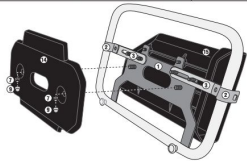

GIVI S250KIT UNIWERSALNY KIT MONTAŻOWY DO S250

Cena :

269,00 zł

Nr katalogowy : **S250KIT**

Producent : **Givi**

Stan magazynowy : **bardzo wysoki**

Średnia ocena :

GIVI S250KIT Uniwersalny zestaw montażowy (czyli tzw KIT) do zamocowania skrzynki narzędziowej s250.

Do połączenia z S250 i określonymi uchwytami bocznymi.

Dostępne opcje GIVI S250KIT UNIWERSALNY KIT MONTAŻOWY DO S250

» **Wybierz opcje z listy:** [GIVI UNIWERSALNY KIT MONTAŻOWY DO S250 DO STELAŻY KUFRÓW BOCZNYCH TUPY PL / PL..CAM - dostępny](#), [GIVI UNIWERSALNY KIT MONTAŻOWY DO S250 DO STELAŻY KUFRÓW BOCZNYCH TUPY PL / PL..CAM - dostępny](#).