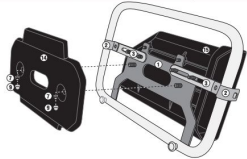

GIVI S250KIT UNIWERSALNY KIT MONTAŻOWY DO S250

Cena :

269,00 zł

Nr katalogowy : **S250KIT**

Producent : **Givi**

Stan magazynowy : **bardzo wysoki**

Średnia ocena :

GIVI S250KIT Uniwersalny zestaw montażowy (czyli tzw KIT) do zamocowania skrzynki narzędziowej s250.

Do połączenia z S250 i określonymi uchwytami bocznymi.

Dostępne opcje GIVI S250KIT UNIWERSALNY KIT MONTAŻOWY DO S250

» **Wybierz opcje z listy:** [GIVI UNIWERSALNY KIT MONTAŻOWY DO S250 DO STELAŻY KUFRÓW BOCZNYCH TUPY PL / PL..CAM - dostępny](#), [GIVI UNIWERSALNY KIT MONTAŻOWY DO S250 DO STELAŻY KUFRÓW BOCZNYCH TUPY PL / PL..CAM - dostępny](#).

Watermark