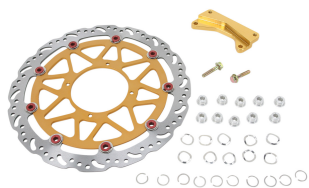

Tarcza hamulcowa EBC SMX6254 SUZUKI RM-Z 250 RMX 4

Cena :
1450,00 zł
 Nr katalogowy : **SMX6254**
 Producent : **EBC**
 Stan magazynowy : **bardzo wysoki**
 Średnia ocena :

Tarcza hamulcowa EBC SMX6254 SUZUKI RM-Z 250 RMX 450

BOLT PATTERN 4 Hole
 COLOR/FINISH Gold| Red| Silver| Stainless Steel
 MATERIAL Aluminum| High-Carbon Stainless Steel
 MODEL Floating Wave®
 OUTSIDE DIAMETER 320 mm
 SHAPE Contour
 STYLE Full-Floating
 TYPE Two Piece (Floating)
 UNITS Kit
 PRODUCT NAME Brake Rotor Kit
 MOUNTING POSITION Front| Front Left
 BOLT HOLE CIRCLE 134,0 mm
 BRAKING SURFACE Drilled| Slotted
 BASE COLOR Gold| Silver
 BASE FINISH Matte| Natural| Polished