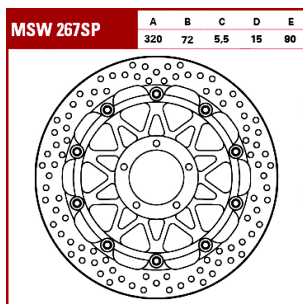

TRW Tarcza hamulcowa MSW267SP DUCATI SCRAMBLER MON

Cena :

529,00 zł

Nr katalogowy : **MSW267SP**

Producent : **TRW**

Stan magazynowy : **bardzo wysoki**

Średnia ocena :

TRW Tarcza hamulcowa MSW267SP DUCATI SCRAMBLER MONSTER

Tarcze TRW Lucas posiadają homologacje. Są odporne na ścieranie i mają 30% dłuższą żywotność. Wszystkie modele: tarcze Allround, RAC i EC-offroad wykonane są z niezwykle precyzyjnie hartowanej stali. Wykończenie powierzchni (grubość odchylenie 2 / 100mm) zapobiega wibracjom i poprawia adaptację klocków. Nowy specjalny stop zapobiega nadmiernej korozji. Technologia laserowa pozwala na lekką konstrukcję z drobnymi konturami. Każda tarcza może być używana z klockami hamulcowymi z oferty TRW-Lucas. Tarcze RAC to tarcze pływająca z ofert TRW-Lucas.

BOLT PATTERN 5 Hole

COLOR/FINISH Black

INSIDE DIAMETER 72,0 mm

MATERIAL Aluminum| Steel

OUTSIDE DIAMETER 320 mm

SHAPE Round

THICKNESS 5,5 mm

TYPE Two Piece (Floating)

UNITS Each

PRODUCT NAME Brake Rotor

MOUNTING POSITION Front

BOLT HOLE CIRCLE 90,0 mm

BRAKING SURFACE Drilled

Make Model Displacement Year Country Engine Info Position

DUCATI MONSTER 821 ABS 821 2017 ALL 80 KW(109 PS); 68KW(92 PS); 34 KW(46 PS)

DUCATI MONSTER 797 ABS 803 2018 ALL 54 KW(73 PS); 34 KW(46 PS)

DUCATI MONSTER 821 ABS 821 2018 ALL 80 KW(109 PS); 68KW(92 PS); 34 KW(46 PS)

DUCATI MONSTER 797 ABS 803 2019 ALL 54 KW(73 PS); 34 KW(46 PS)

DUCATI MONSTER 821 ABS 821 2019 ALL 80 KW(109 PS); 68KW(92 PS); 34 KW(46 PS)

DUCATI PANIGALE 899 ABS 898 2014 ALL 109 KW(148 PS)

DUCATI PANIGALE 899 ABS 898 2015 ALL 109 KW(148 PS)

DUCATI PANIGALE 959 ABS 955 2016 AMERICA 115 KW(156 PS)

DUCATI PANIGALE 959 ABS 955 2016 EUROPE 115 KW(156 PS)

DUCATI PANIGALE 959 ABS 955 2017 AMERICA 115 KW(156 PS)

DUCATI PANIGALE 959 ABS 955 2017 EUROPE 115 KW(156 PS)

DUCATI PANIGALE 959 ABS 955 2018 ALL 110 KW(150 PS)

DUCATI PANIGALE 959 ABS 955 2019 ALL 110 KW(150 PS)

DUCATI PANIGALE 959 ABS Corse 955 2018 ALL 110 KW(150 PS)

DUCATI PANIGALE 959 ABS Corse 955 2019 ALL 110 KW(150 PS)

DUCATI SCRAMBLER 803 ABS Classic 803 2018 ALL 54 KW(73 PS); 34 KW(46 PS)

DUCATI SCRAMBLER 803 ABS Classic 803 2019 ALL 54 KW(73 PS); 34 KW(46 PS)

DUCATI SCRAMBLER 803 ABS Icon 803 2018 ALL 54 KW(73 PS); 34 KW(46 PS)

DUCATI SCRAMBLER 803 ABS Icon 803 2019 ALL 54 KW(73 PS); 34 KW(46 PS)

DUCATI SCRAMBLER 803 ABS Mach 2.0 803 2018 ALL 54 KW(73 PS); 34 KW(46 PS)

DUCATI SCRAMBLER 803 ABS Cafe Racer 803 2018 ALL 54 KW(73 PS); 34 KW(46 PS)

DUCATI SCRAMBLER 803 ABS Cafe Racer 803 2019 ALL 54 KW(73 PS); 34 KW(46 PS)

DUCATI SCRAMBLER 803 ABS Desert Sled 803 2018 ALL 54 KW(73 PS); 34 KW(46 PS)

DUCATI SCRAMBLER 803 ABS Desert Sled 803 2019 ALL 54 KW(73 PS); 34 KW(46 PS)

DUCATI SCRAMBLER 803 ABS Full Throttle 803 2018 ALL 54 KW(73 PS); 34 KW(46 PS)

DUCATI SCRAMBLER 803 ABS Full Throttle 803 2019 ALL 54 KW(73 PS); 34 KW(46 PS)