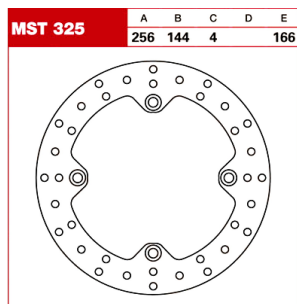

TRW Tarcza hamulcowa MST325 HONDA XL 1000 V Varade

Cena :

486,00 zł

Nr katalogowy : **MST325**

Producent : **TRW**

Stan magazynowy : **bardzo wysoki**

Średnia ocena :

TRW Tarcza hamulcowa MST325 HONDA XL 1000 V Varadero

Tarcze TRW Lucas posiadają homologacje. Są odporne na ścieranie i mają 30% dłuższą żywotność. Wszystkie modele: tarcze Allround, RAC i EC-offroad wykonane są z niezwykle precyzyjnie hartowanej stali. Wykończenie powierzchni (grubość odchylenie 2 / 100mm) zapobiega wibracjom i poprawia adaptację klocków. Nowy specjalny stop zapobiega nadmiernej korozji. Technologia laserowa pozwala na lekką konstrukcję z drobnymi konturami. Każda tarcza może być używana z klockami hamulcowymi z oferty TRW-Lucas. Tarcze RAC to tarcze pływająca z ofert TRW-Lucas.

BOLT PATTERN 4 Hole

INSIDE DIAMETER 144,0 mm

MATERIAL Steel

OUTSIDE DIAMETER 256 mm

SHAPE Round

THICKNESS 4,0 mm

TYPE One Piece (Fixed)

UNITS Each

PRODUCT NAME Brake Rotor

MOUNTING POSITION Rear

BOLT HOLE CIRCLE 166,0 mm

Make Model Displacement Year Country Engine Info Position

HONDA XL 1000 V Varadero 996 1999 EUROPE 69 KW(94 PS) REAR

HONDA XL 1000 V Varadero 996 2000 EUROPE 69 KW(94 PS) REAR

HONDA XL 1000 V Varadero 996 2001 EUROPE 69 KW(94 PS) REAR

HONDA XRV 750 Africa Twin 742 1990 EUROPE 37 KW(50 PS); 43 KW(58 PS) REAR

HONDA XRV 750 Africa Twin 742 1991 EUROPE 37 KW(50 PS); 43 KW(58 PS) REAR

HONDA XRV 750 Africa Twin 742 1992 EUROPE 37 KW(50 PS); 43 KW(58 PS) REAR

HONDA XRV 750 Africa Twin 742 1993 EUROPE 37 KW(50 PS); 44 KW(60 PS) REAR

HONDA XRV 750 Africa Twin 742 1994 EUROPE 37 KW(50 PS); 44 KW(60 PS) REAR

HONDA XRV 750 Africa Twin 742 1995 EUROPE 37 KW(50 PS); 44 KW(60 PS) REAR

HONDA XRV 750 Africa Twin 742 1996 EUROPE 37 KW(50 PS); 44 KW(60 PS) REAR

HONDA XRV 750 Africa Twin 742 1997 EUROPE 37 KW(50 PS); 44 KW(60 PS) REAR

HONDA XRV 750 Africa Twin 742 1998 EUROPE 37 KW(50 PS); 44 KW(60 PS) REAR

HONDA XRV 750 Africa Twin 742 1999 EUROPE 37 KW(50 PS); 44 KW(60 PS) REAR

HONDA XRV 750 Africa Twin 742 2000 EUROPE 37 KW(50 PS); 44 KW(60 PS) REAR

HONDA XRV 750 Africa Twin 742 2001 EUROPE 37 KW(50 PS); 44 KW(60 PS) REAR

HONDA XRV 750 Africa Twin 742 2002 EUROPE 37 KW(50 PS); 44 KW(60 PS) REAR

HONDA XRV 750 Africa Twin 742 2003 EUROPE 37 KW(50 PS); 44 KW(60 PS) REAR

Dostępne opcje TRW Tarcza hamulcowa MST325 HONDA XL 1000 V Varade

» **Wybierz opcje z listy:** ROTOR TRW MST325 MST325 - niedostępny.